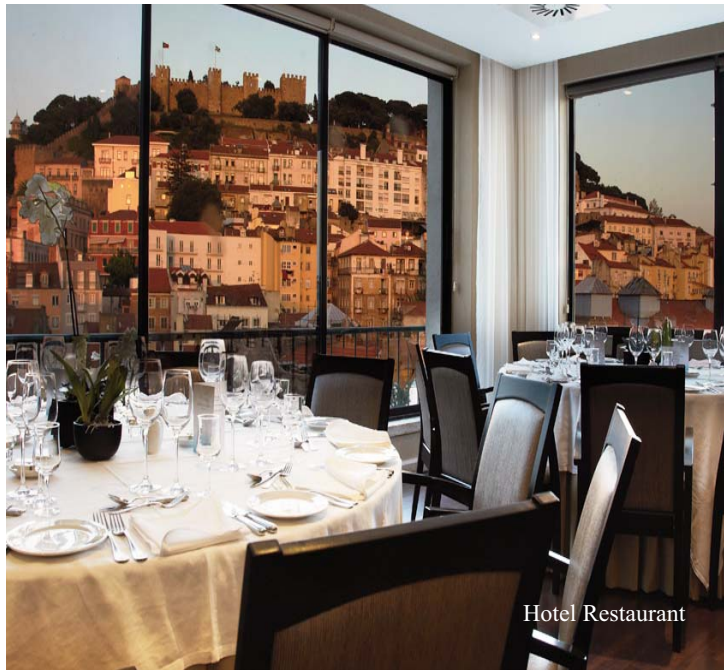

We also offer great rates for additional day tours. Please inquire

HOTEL MUNDIAL ★★★★★

LISBON, PORTUGAL

Hotel Mundial - Lisbon

Situated in the heart of Lisbon, the Baixa Pombalina, with the historical St. George's castle in the background and Rossio square just a few steps away, our hotel has the best location to explore this beautiful city.

The hotel Mundial has 350 rooms, including 3 suites, all of them equipped and decorated in order to provide maximum confort in an elegant environment. The panoramic restaurant "Varanda de Lisboa" offers a stunning view over the old city as well as excellent cuisine.